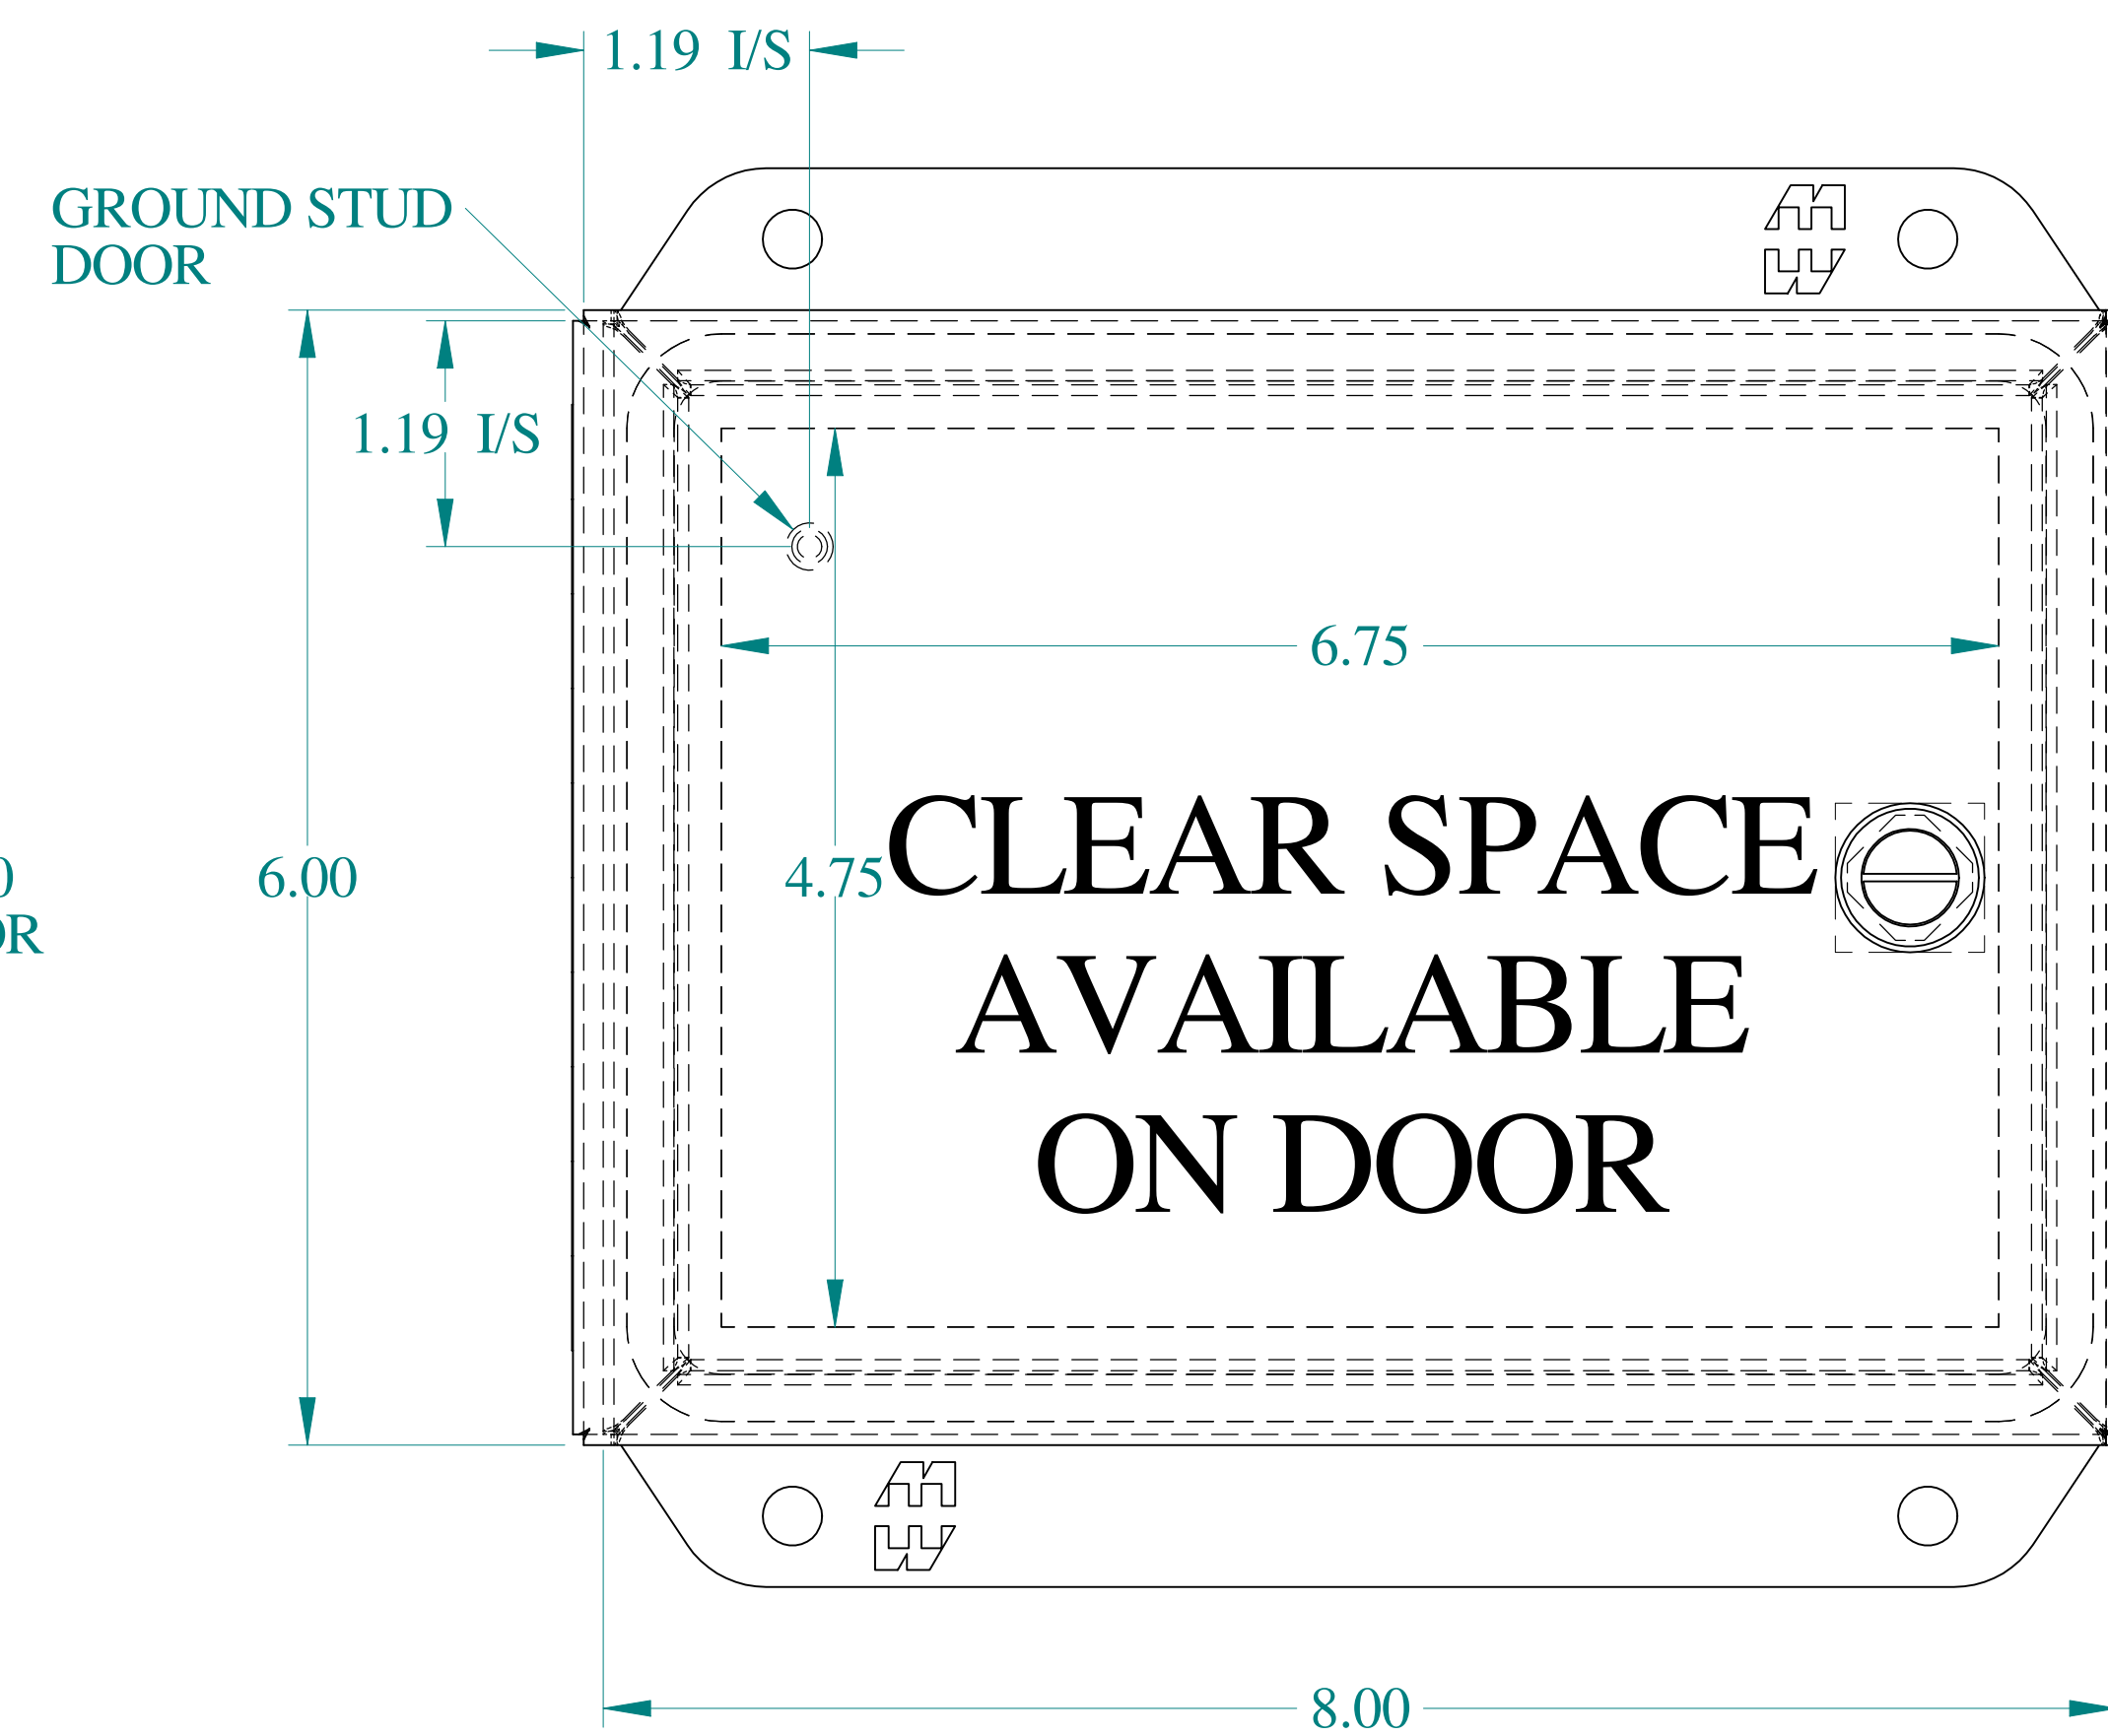

TOP VIEW

ISOMETRIC VIEWS

SIDE VIEW

FRONT VIEW

SIDE VIEW

BACK VIEW

BOTTOM VIEW

Data subject to change without notice.

Part # : EJ683

Date : Mar. 24, 2019